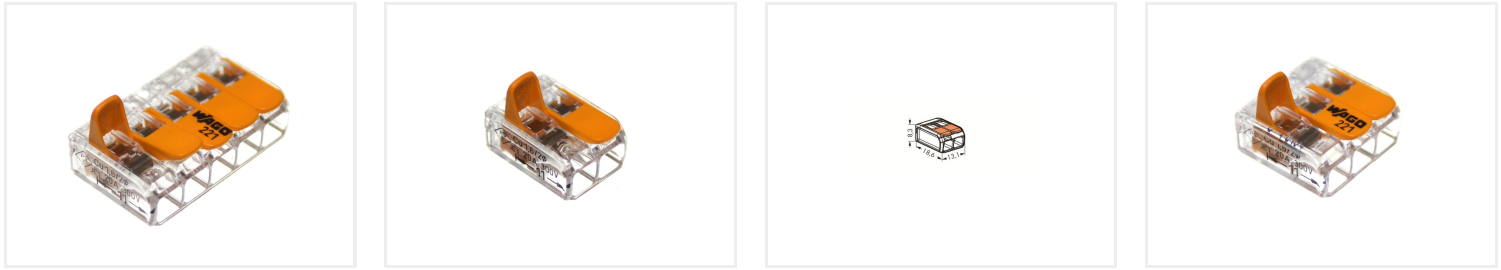

## WAGO 221 connectors with levers

WAGO' 221 series is the newest connector with levers. 40% smaller, transparent and has levers that are much easier to use.

WAGO' 221 series is newest connector with levers. 40% smaller, transparent and has levers that are much easier to use.

It is very easy to see if the wires are correctly fastened, as you can see them through the transparent housing, which was not possible in the old Wago 222 series.

The 221 connectors can handle wires from 0.2 til 4mm<sup>2</sup>, they just have to be stripped 11 mm.

#### 2 ports, Singly

SKU 502172

Dimensions: 18,6 x 8,3 x 13,1mm

#### 3 ports, Singly

SKU 502173

Dimensions: 18,6 x 8,3 x 18,7mm