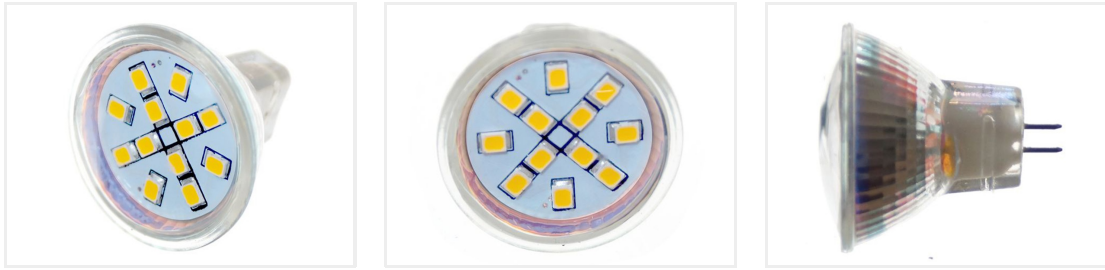

Helios MR11 LED Bulb, 12V

MR11 LED bulb with 12 pcs. 3-chip SMD LEDs. It creates a bright light with a warm white and other colored options.

MR11 LED bulb with 12 pcs. 3-chip SMD LEDs. The bulb creates a bright light with a warm white and other colored options.

The powerful LEDs have a wide 120 degree beam and the warm white model is equivalent to a 25-30W incandescent bulb.

It easily replaces a original MR11 bulb, as it has the same dimensions - 34,5mm in diameter and a total length of 37mm.

The bulb is well-suited for outdoor use, as the LEDs are placed behind the front-cover. The bulb is also perfect for use on solar-powered projects, caravans, autocampers and boats, as the bulb has a built-in 10-15Vdc voltage regulator.