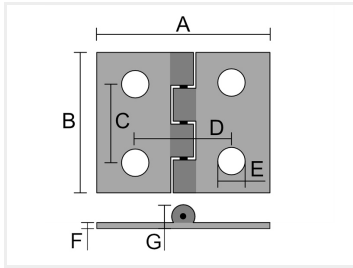

Serie 20 - Hinge

Hinge in aluminium or black nylon for series 20 profiles. Can be used for doors and lids.

Hinge in aluminium or black nylon for series 20 profiles. Can be used for doors and lids.

Buy online at:

www.matronics.eu/A200403

Two series 20 alu-profiles that are joined with a hinge will have approximately 3mm space between them,

Aluminium (40x30), Single

SKU A200405

Dimensions: mm

Plastic

SKU A200403

Dimensions: mm

Aluminium (40x40), Single

SKU A200406

Dimensions: mm

Plastic, Complete set

SKU A200403K

Product pictures