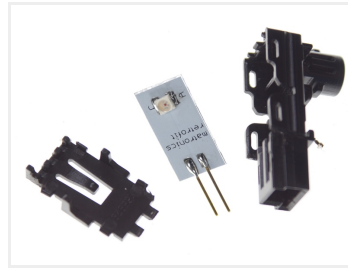

## LED Emitter for Hella Luminator LED

LED emitter for replacing the xenon-white position-lights on Hella Luminator with a different color.

Yellow emitter for replacing the xenon-white position-lights on Hella Luminator.

You need 3 emitters for each Hella Luminator LED.

The original emitters is placed in a black plastic-case that must be opened, whereafter the emitter can be replaced and the plastic-case closed again.

Buy online at:

[www.matronics.eu/240775-AM](http://www.matronics.eu/240775-AM)

**Yellow**  
SKU 240775-AM

**Warm white**  
SKU 240775-WW

**Xenon white**  
SKU 240775-CW

**Blue**  
SKU 240775-BL

**Red**  
SKU 240775-RE

**Green**  
SKU 240775-GR