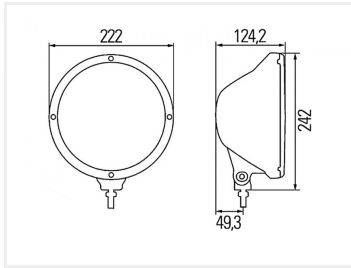

Hella Rallye 3003 Auxiliary Lamp med LED - 12V / 24V

A large Hella auxiliary lamp with H1 socket and LED position light. For mounting on cars and trucks.

A large Hella auxiliary lamp with H1 socket and LED position light. The large size, but low weight make it perfect for mounting on larger cars and trucks. The big reflector and the clear glass give you plenty of light. The lamp is also built of stainless materials.

The lamp has a H1 socket (12V/55W, 24V/70W) and the built-in position light is a LED light source, that can also be replaced.

Buy online at:

www.matronics.eu/24606501

Specifications

Bulb-type	H1
Voltage	12V/24V
Reference Value	25

Gray

SKU 24606501

Dimensions: 124,2 x Ø222 x 242mm

Chrome

SKU 24606503

Dimensions: 124,2 x Ø222 x 242mm

Product pictures