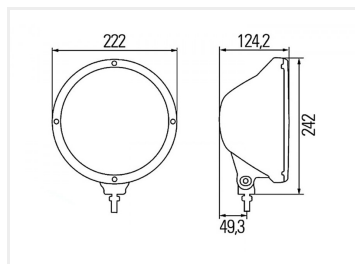

Hella Rallye 3003 Auxiliary Lamp - 12 / 24V

A large auxiliary lamp with H1 and W5W sockets, for mounting on cars and trucks. The large reflector gives a great light at long distances.

A large auxiliary lamp for mounting on cars and trucks. The large size, but low weight make the lamp useful on larger vehicles. It is made from stainless materials. The large reflector and the clear front-glass give a great light at long distances.

The lamp has a H1 socket (12V/55W, 24V/70W) and W5W socket for the position light (12V/5W, 24V/W).

It is easily mounted with one bolt in the bottom of the lamp. The lamp can also be tilted, so that it gives you the wanted light.

The lamp is E-approved for both 12V and 24V vehicles.

Buy online at:

www.matronics.eu/24606502

Specifications

Bulb-type	H1
Voltage	12V/24V
Reference Value	37,5

Grå

SKU 24606502

Dimensions: 124,2 x Ø222 x 242mm