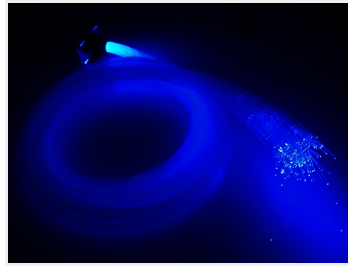

## LED Stary Sky, 150 pcs. 1 mm fibers, RGB

RGB fiber light stary sky with 5W RGB LED as a light source. The fibers are 2 metres long.

RGB fiber light stary sky with 5W RGB LED as a light source. The fibers are 2 metres long. With the remote, you can change the color, the brightness and the effect-function. The emitter remembers the settings if turned off and on again.

LED emitters for fiber-light use much less power and are also stronger than the halogen-emitters.

The 150 fibers have a diameter of 1 mm and are 2 metres long.

The emitter is supplied with a 230V to 12V adapter. An English manual is included.

It can also be used for a direct connection to 12V DC, by ordering a male DC plug (2.1 mm).

Buy online at:

[www.matronics.eu/610038](http://www.matronics.eu/610038)

**LED Stary Sky, 150 pcs. 1 mm fibers, RGB**  
SKU 610038