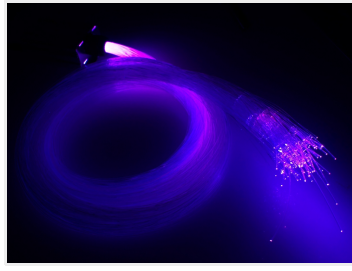

## LED Stary Sky, 150 pcs. 1 mm fibers, RGB

RGB fiber light stary sky with 5W RGB LED as a light source. The fibers are 2 metres long.

RGB fiber light stary sky with 5W RGB LED as a light source. The fibers are 2 metres long. With the remote, you can change the color, the brightness and the effect-function. The emitter remembers the settings if turned off and on again.

LED emitters for fiber-light use much less power and are also stronger than the halogen-emitters.

The 150 fibers have a diameter of 1 mm and are 2 metres long.

The emitter is supplied with a 230V to 12V adapter. An English manual is included.

It can also be used for a direct connection to 12V DC, by ordering a male DC plug (2.1 mm).

Buy online at:

[www.matronics.eu/610038](http://www.matronics.eu/610038)

**LED Stary Sky, 150 pcs. 1 mm fibers, RGB**  
SKU 610038