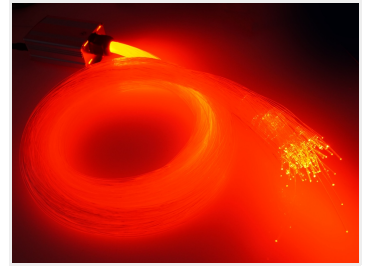

## LED Stary Sky, 150 pcs. 1 mm fibers, RGB

RGB fiber light stary sky with 5W RGB LED as a light source. The fibers are 2 metres long.

RGB fiber light stary sky with 5W RGB LED as a light source. The fibers are 2 metres long. With the remote, you can change the color, the brightness and the effect-function. The emitter remembers the settings if turned off and on again.

LED emitters for fiber-light use much less power and are also stronger than the halogen-emitters.

The 150 fibers have a diameter of 1 mm and are 2 metres long.

The emitter is supplied with a 230V to 12V adapter. An English manual is included.

It can also be used for a direct connection to 12V DC, by ordering a male DC plug (2.1 mm).

Buy online at:

[www.matronics.eu/610038](http://www.matronics.eu/610038)

**LED Stary Sky, 150 pcs. 1 mm fibers, RGB**  
SKU 610038