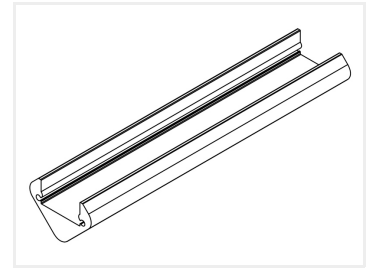

Bardolino Angolo Aluminum Profile

An anodized aluminium profile for mounting in corners and edges.

An anodized aluminium profile for mounting in corners and edges, for example under shelves or in a closet.

The profile can be glued on or screwed on with the mounting-brackets. Fronts, ends and brackets are sold separately.

Mounting brackets

The corner-brackets for Angolo profiles are screwed on with the 4 included screws and then the profile is clipped in.

Endcaps

The two endcaps in anodized aluminum are easy to mount with the included screws.

Buy online at:

www.matronics.eu/131141

Profile, 100cm
SKU 131141

Profile, 201cm
SKU 131142

Accessories, 2 mounting brackets
SKU 131296