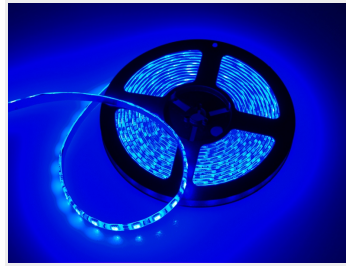

LED Stripes, RGB, Splashproof, 5 metres - 12V

RGB stripe in flexible plastic, making the stripe splashproof.

Splash proof LED stripes with powerful RGB LEDs. The splashproof stripes are sold in 5 metres rolls, but they can be shortened or extended, according to your need.

The stripe is 10mm wide and is made of small 10cm intervals, that each have 3 RGB LEDs. It is clearly marked where you can cut off an interval and there are solderpads in between, so you can solder new wires on.

3m tape on the back makes it easy to tape it on most surfaces, except on wood!

Buy online at:

www.matronics.eu/609140

60 LEDs
SKU 609140
Voltage: DC12V
Watt / m: 9,8 Watt
LEDs / meter: 60

Accessori, Rubber-bracket 10mm
SKU 609299