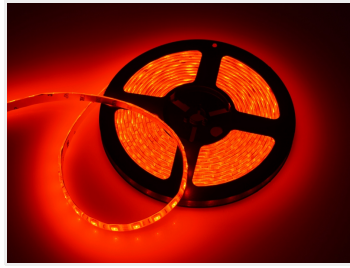

LED Stripes, RGB, Splashproof, 5 metres - 12V

RGB stripe in flexible plastic, making the stripe splashproof.

Splash proof LED stripes with powerful RGB LEDs. The splashproof stripes are sold in 5 metres rolls, but they can be shortened or extended, according to your need.

The stripe is 10mm wide and is made of small 10cm intervals, that each have 3 RGB LEDs. It is clearly marked where you can cut off an interval and there are solderpads in between, so you can solder new wires on.

3m tape on the back makes it easy to tape it on most surfaces, except on wood!

Buy online at:

www.matronics.eu/609140

60 LEDs
SKU 609140
Voltage: DC12V
Watt / m: 9,8 Watt
LEDs / meter: 60

Accessori, Rubber-bracket 10mm
SKU 609299