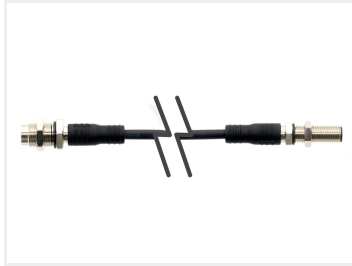

M8 Cable - Male / Female Connector

PUR cable with a male connector at one of the ends and a female connector at the other end.

PUR cable with a male connector at one of the ends and a female connector at the other end. Choose between standard connectors or panel connectors that can be attached to plates or cabinets.

Buy online at:

www.matronics.eu/C0803MF001

3 pins standard, 300mm
SKU C0803MF001

3 pins standard, 600mm
SKU C0803MF002

3 pins standard, 1000mm
SKU C0803MF003

3 pins standard, 1200mm
SKU C0803MF004

3 pins standard, 1400mm
SKU C0803MF005

3 pins standard, 5000mm
SKU C0803MF006

Product pictures