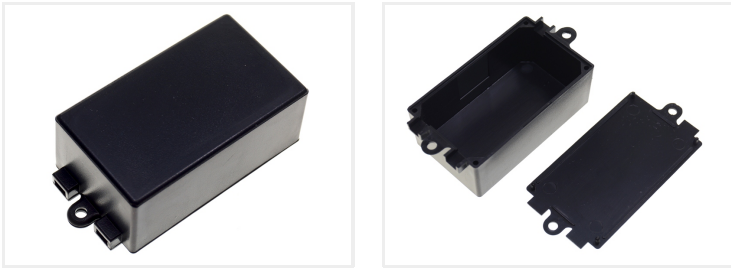

## Enclosure with flanges

The enclosure has cable input and output at the ends, making it perfect for small wire-assemblies and smaller installations.

The enclosure has cable input and output at the ends, making it perfect for small wire-assemblies and smaller installations.

Buy online at:

[www.matronics.eu/606615](http://www.matronics.eu/606615)

The front and the back are clicked together and the enclosure is screwed on the wall etc.

**64 x 37 x 25 (G1013)**

SKU 606615

Dimensions: 25 x 64 x 37mm

**72 x 44 x 25 (G1017)**

SKU 606616

Dimensions: 25 x 72 x 44mm

**82 x 57 x 32 (G1019)**

SKU 606617

Dimensions: 32 x 57 x 57mm

**88 x 68 x 33 (G1018)**

SKU 606619

Dimensions: 33 x 88 x 68mm

Product pictures