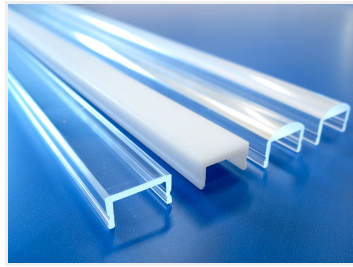

## Bardolino Plastic Front

A plastic front for installation on our aluminium rails. It gives a nice touch, distributes the light and protects the SMD-tape from dirt.

A smart plastic front for installation on our aluminium rails. The front kicks into the rail from the side and can, for example hold in place with our end caps.

The front gives a nice touch and especially the matte front helps to distribute the light. At the same time it protects your SMD-tape from dirt and arrow-fingers.

The round front will be 3mm over the edge of the rail when installed in. The Bardolino aluminium rail and round front will thus be 16mm high.