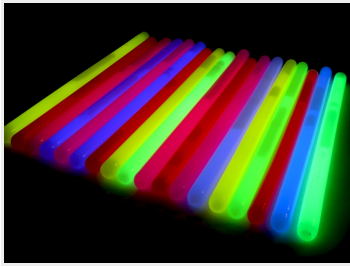

10 pcs. XL Glow - 15 x 300mm

A HUGE glow that will arouse attention to each apartment. It gives a bright light for many hours.

A HUGE glow that will arouse attention to each apartment. It gives a bright light for many hours.

You can buy them in packages of 10 pieces in a particular color or as a random mixed package.

Buy online at:

www.matronics.eu/607280

Blue

SKU 607280

Red

SKU 607281

Green