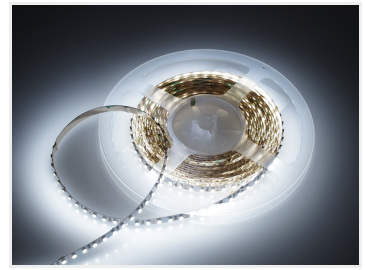

LED Stripes, Splashproof, 5 metres - 24V

A bright 24V LED stripe potted in a splash proof rubber. A flexible light source with a double adhesive tape. Multiple light colors.

The 24V splashproof LED stripe can be shortened or extended further, so it fits your project.

The stripe is 8-12mm and is built up of 5 or 10cm circuits (depends on type) with each 6 powerful SMD LEDs. There are clear markers, where the stripe can be cut, as well as solder-pads, where you can solder on a wire or an extend. On the back, there is a powerful 3m tape, which ensures that the LED stripe stays attached.

It is sold in coils of 5 metres, but you can short it up/lengthen as it fits for the task. It should not be used particularly with water (for example outdoors on trucks), as the product is only splashproof.