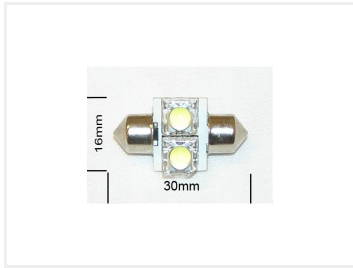

## 30mm 2 x S - Flux Pointed Bulb 12V

With 2 pcs. 3-Chip SuperFlux/SMD diodes inside.

An extra heavy the pointed bulb with 2 pcs. SuperFlux LEDs and the white with SMD.

Our Superflux and SMD diodes are made with 3-Chip technology, which makes them 3 times more powerful than normal superflux LEDs.

In addition, it has also a built-in voltage regulator, so that it is protected, for example high charging voltage.

!! The pictures with the light in LEDs are only made with 20% effect, otherwise they dazzles the camera!!