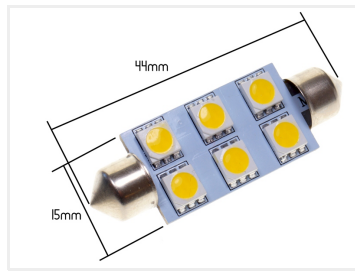

44 mm 6 x S-Flux Pointed Bulb 12V

With 6 pcs. SuperFlux LEDs, while the red, the blue and the Xenon white are with SMD diodes.

An extra heavy pointed bulb with 6 pcs. SuperFlux LEDs, while the blue and the Xenon white are with SMD diodes.

Buy online at:

www.matronics.eu/120258

Our Superflux and SMD diodes are made with 3-Chip Technology, which makes them 3 times more powerful than normal diodes.

In addition, they also have a built-in voltage regulator, so that it is protected, for example from a high charging voltage.

!! The pictures with the light in LEDs are only made with 20% effect, otherwise they dazzles the camera!!

REF. no: 264, 12866 SV8, 5, C5W, C10W, 12V

The brightness is equivalent to 10-15 watts.

Xenon white