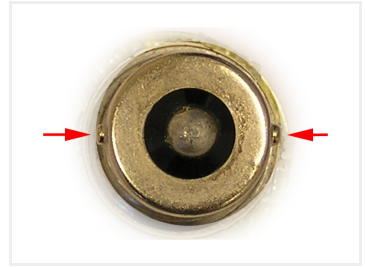

## LED BA15s 12V Position Set

BA15 parking light with 3 powerful diodes and a built-in power regulator, so that it is protected, for example from a high charging voltage.

BA15 parking light with 3 powerful xenon white diodes and a built-in power regulator, so that it is protected, for example from a high charging voltage.

- Diameter: 15 mm
- Length: 30 mm (measured from the pole to the diode peak)

REF. no: 1156, 382, 12821, R10W, 12V R5W

Buy online at:

[www.matronics.eu/120133](http://www.matronics.eu/120133)

**Xenon white**