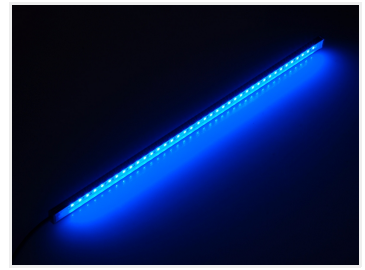

## Matronics Aquanight - Aquarium night-light 12VDC

LED lamp specifically designed for night lighting in aquariums and terrariums. Has a wide and soft light-beam.

Encapsulated LED lamp, that are specifically designed for night lighting in aquariums and terrariums. The lamp has a wide light beam, which will give you a nice soft light, you can choose between blue and white light.

The lamp is made of anodized aluminium, and the light source is encapsulated in transparent polyurethane. The cable is resistant PVC. The chosen materials protects the lamp against the moist environment.

The lamp is made to order, with the length that you need, you simply have to order the fitting length. A 175cm lamp should be ordered as a "max 200cm", where you then simply write the wanted length in the remarks. The cable is standard 3 meter, and comes out of the end of the lamp. There is a 5.5 / 2.1 mm DC plug on the cable for easy connection.

**White, max 100cm**

SKU 650641  
Brightness: 700 lumen  
Consumption: 8,4W  
LEDs: 117  
Voltage: 12VDC  
Color temperature: 6000K  
Light beam: 120 degrees  
Dimensions: 1000 x 8 x 20mm

**White, max 150cm**