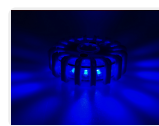

Prostroke Multi-Flare - 1 x turtle, rechargeable

A new version: Multi-flare with heavy plastic-house, work perfectly as marker lights, warning lights on vehicles and hazard warning signal.

Multi flares with strong plastic-house, work perfectly as flexible marker lights, warning lights on vehicles - for laying on the road by accident. The lamps have a powerful magnet built in and can therefore be on your car, truck or or trailer sides, roof and ends.

The all-new Pro version of multi flares have 8 powerful white LEDs built in, which means that the multi flares can be used as a flashlight or for an extra marking in front.

The lamps contain rechargeable batteries that hold for approx. 17 hours of operation - completely depending on the selected function.

That includes:

- A charging adapter that plugs onto the lamp magnet
- A cigarette-plug adapter for 12V and 24V,
- 230V adapter
- A charging cable

Buy online at:

www.matronics.eu/500511

Yellow

SKU 500511
Diameter: 106 mm
Thickness: 35 mm

Blue

SKU 500513

Red

SKU 500512

Product pictures