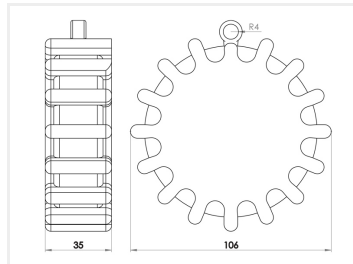

Prostroke Multi-Flare - 1 x turtle, rechargeable

A new version: Multi-flare with heavy plastic-house, work perfectly as marker lights, warning lights on vehicles and hazard warning signal.

Multi flares with strong plastic-house, work perfectly as flexible marker lights, warning lights on vehicles - for laying on the road by accident. The lamps have a powerful magnet built in and can therefore be on your car, truck or or trailer sides, roof and ends.

The all-new Pro version of multi flares have 8 powerful white LEDs built in, which means that the multi flares can be used as a flashlight or for an extra marking in front.

The lamps contain rechargeable batteries that hold for approx. 17 hours of operation - completely depending on the selected function.

That includes:

- A charging adapter that plugs onto the lamp magnet
- A cigarette-plug adapter for 12V and 24V,
- 230V adapter
- A charging cable

Buy online at:

www.matronics.eu/500511

Yellow

SKU 500511
Diameter: 106 mm
Thickness: 35 mm

Blue

SKU 500513

Red

SKU 500512