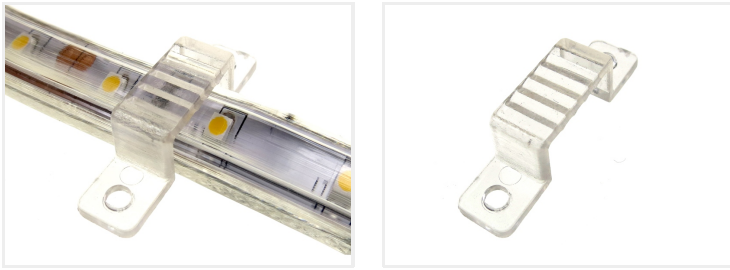

Clip for SMD Rope Light

Clips in a hard plastic to be attached to the SMD Rope Light. It is being mounted easily with two screws.

Clips in a hard plastic to be attached to the SMD Rope Light 14x7mm. It is being mounted easily with two screws. We recommend 5 clips per meter.

Notice that they are sold individually, without screws

We recommend to be placed a clip in every 20 cm, 5 per meter.

Buy online at:

www.matronics.eu/609025

Clip for SMD Rope Light
SKU 609025

Product pictures