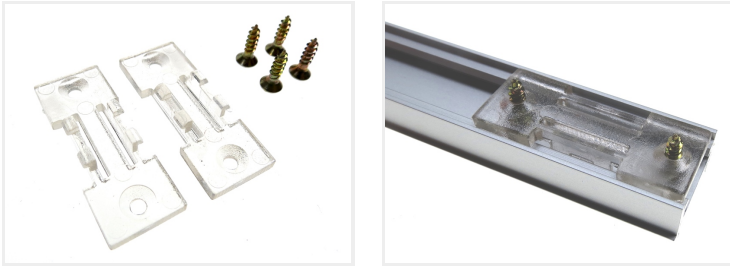

An Inside Mounting Bracket for Alu-profiles

A set of two mounting brackets for Gargano, Garliano and Bardoloni Walllight-profiles. To be screwed on walls or ceilings and then the profile to be slide over.

A set with two mounting brackets for Gargano, Garliano and Bardoloni Walllight-profiles. To be screwed on walls or ceilings and then the profile to be slide over.

The set includes two mounting brackets and 4 screws to fasten them.

Buy online at:

www.matronics.eu/131292

An Inside Mounting Bracket for Alu-profiles

SKU 131292

Product pictures