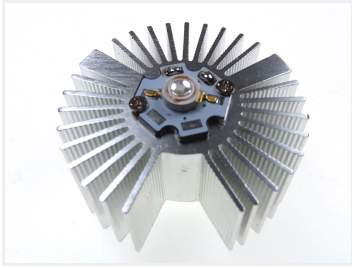

## Heat Sink - Round $\text{\O}53 \times 22 \text{ mm}$

A round heat sink to 3W/5W High Power LEDs. Screws for attachment of the LED are included.

A round heat sink to 3W/5W High Power LEDs. Screws for attachment of the LED are included.

Buy online at:

[www.matronics.eu/130601](http://www.matronics.eu/130601)

**Heat Sink - Round  $\text{\O}53 \times 22 \text{ mm}$**

SKU 130601

Product pictures