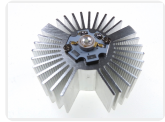

Heat Sink - Round $\text{\O}53 \times 22 \text{ mm}$

SKU 130601