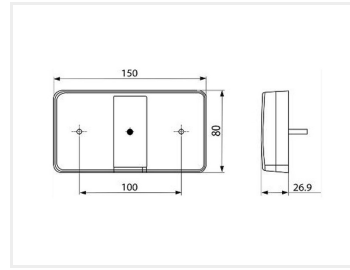

LED classic combination lamp with reflector 12 - 24V

A smart and a compact LED stop, back and blink light, 12V-24V.

A smart and a compact LED stop, back and blink light, 12V-24V.

- Multi volt: 12V-24V
- Dimensions: 150 x 80 x 28 mm
- E-approved
- A wire: 0,2 metres