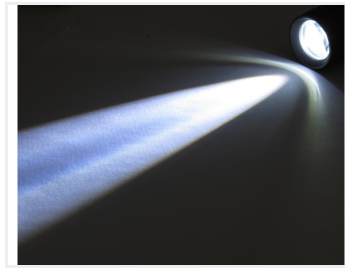

LED Headlamp - Cree XM-L Zoom Wand T6-1600 Lumens

A compact LED flashlight with Cree XM-L T6 1 diode and an adjustable focus.

A compact LED flashlight with Cree XM-L T6 1 diode and an adjustable focus.

The lamp is produced in aluminium and is also well suited to the outdoors, since it is splashproof/rainproof.

The CREE diode effect is controlled via a push button at the bottom and there are 5 features: 100% light-50% light-10% light-strobe-SOS

OBS!!! The battery and the charger not included.

Missing rechargeable 18650 batteries so look here