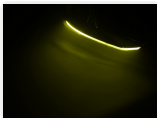

LED DRL conversion kit for L,P,G,R,S-series 2016+ LED

Complete conversion kit for L,P,G,R,S-series, to replace the cold white LED DRL with yellow/orange light. Simple to replace.

Complete conversion kit for L,P,G,R,S-series with LED headlights from 2016, to replace the cold white LED DRL with a different light color.

Buy online at:

www.matronics.eu/240840

They are available in all colors, but typically favorite is the yellow in the right amber / orange indicator color. The dual color model gives you more flexibility, functions and benefits. Other light colors can be made on request.

The bright high power LEDs give you plenty of light. They are mounted on a aluminium plate like the original, which ensures optimal cooling and extended lifetime on the LEDs.

Yellow
SKU 240840

Golden yellow
SKU 240843