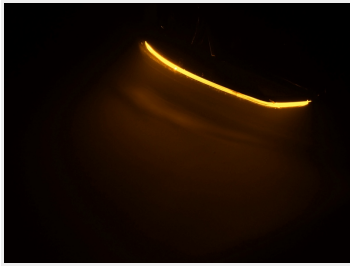

LED DRL conversion kit for L,P,G,R,S-series 2016+ LED

Complete conversion kit for L,P,G,R,S-series, to replace the cold white LED DRL with yellow/orange light. Simple to replace.

Complete conversion kit for L,P,G,R,S-series with LED headlights from 2016, to replace the cold white LED DRL with a different light color.

Buy online at:

www.matronics.eu/240840

They are available in all colors, but typically favorite is the yellow in the right amber / orange indicator color. The dual color model gives you more flexibility, functions and benefits. Other light colors can be made on request.

The bright high power LEDs give you plenty of light. They are mounted on a aluminium plate like the original, which ensures optimal cooling and extended lifetime on the LEDs.

Yellow
SKU 240840

Golden yellow
SKU 240843

Xenon white
SKU 240841

Warm white
SKU 240842

Dual Color Amber/White + Strobe
SKU 240844

Surcharge, Special color
SKU 609997

Product pictures