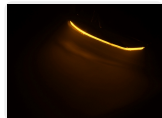

Complete conversion kit for L,P,G,R,S-series with LED headlights from 2016, to replace the cold white LED DRL with a different light color.

Buy online at:

www.matronics.eu/240840

They are available in all colors, but typically favorite is the yellow in the right amber / orange indicator color. The dual color model gives you more flexibility, functions and benefits. Other light colors can be made on request.

The bright high power LEDs give you plenty of light. They are mounted on a aluminium plate like the original, which ensures optimal cooling and extended lifetime on the LEDs.

Yellow
SKU 240840