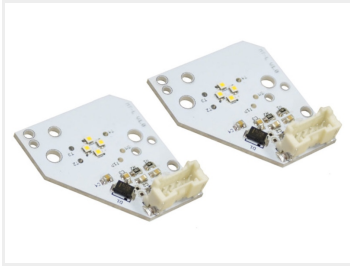

LED DRL conversion kit for L,P,G,R,S-series 2016+ LED

Complete conversion kit for L,P,G,R,S-series, to replace the cold white LED DRL with yellow/orange light. Simple to replace.

Complete conversion kit for L,P,G,R,S-series with LED headlights from 2016, to replace the cold white LED DRL with a different light color.

Buy online at:

www.matronics.eu/240840

They are available in all colors, but typically favorite is the yellow in the right amber / orange indicator color. The dual color model gives you more flexibility, functions and benefits. Other light colors can be made on request.

The bright high power LEDs give you plenty of light. They are mounted on a aluminium plate like the original, which ensures optimal cooling and extended lifetime on the LEDs.

Yellow
SKU 240840

Golden yellow
SKU 240843

Xenon white
SKU 240841

Warm white
SKU 240842

Dual Color Amber/White + Strobe
SKU 240844

Surcharge, Special color
SKU 609997

Product pictures