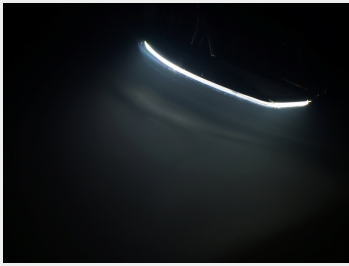

LED DRL conversion kit for L,P,G,R,S-series 2016+ LED

Complete conversion kit for L,P,G,R,S-series, to replace the cold white LED DRL with yellow/orange light. Simple to replace.

Complete conversion kit for L,P,G,R,S-series with LED headlights from 2016, to replace the cold white LED DRL with a different light color.

Buy online at:

www.matronics.eu/240840

They are available in all colors, but typically favorite is the yellow in the right amber / orange indicator color. The dual color model gives you more flexibility, functions and benefits. Other light colors can be made on request.

The bright high power LEDs give you plenty of light. They are mounted on a aluminium plate like the original, which ensures optimal cooling and extended lifetime on the LEDs.

Yellow
SKU 240840

Golden yellow
SKU 240843

Xenon white
SKU 240841

Warm white
SKU 240842

Dual Color Amber/White + Strobe
SKU 240844

Surcharge, Special color
SKU 609997

Product pictures