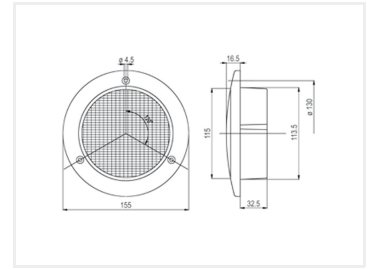

LED rear-light 24V, Jokon BBS735

A winker-taillight with brake lights & backlight.

24V rear light with turn signals brake lights & backlight. A ring of red diodes for rear and brake lights and an orange diodes in the middle for the flashers.

It comes with a chrome ring for installation.

The outer diameter is $\varnothing 155$ mm and requires only 32,5 mm installation depth.

!! E-approved!!

Buy online at:

www.matronics.eu/24606160

LED rear-light 24V, Jokon BBS735

SKU 24606160