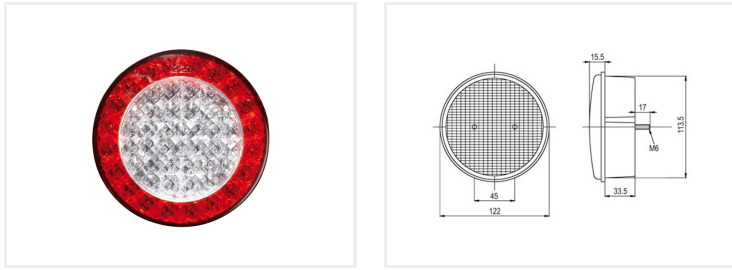

LED rear light 24V, Jokon BBS730

Reversing lamp with red reflex ring.

24V rear light with turn signals brake lights- & reverse-light. A ring of Red diodes to rear and brake lights, and in the Middle orange diodes for Flashers.