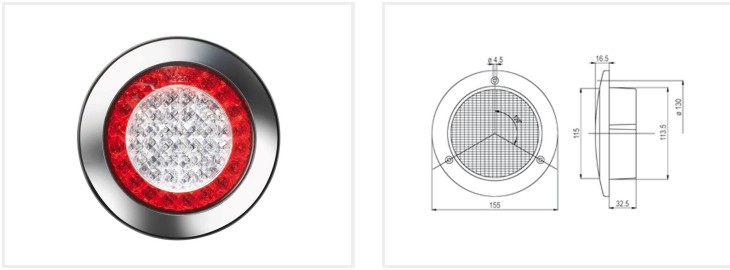

LED rear light 12V, Jokon BBS735

12V rear light with turn signals, brake lights and backlights.

12V rear light with turn signals, brake lights and backlights. A ring of red diodes for the rear and the brake lights and orange diodes in the middle for the turn signals.

It comes with a chrome ring for installation.

The outer diameter is Ø155mm and requires only 32,5 mm installation depth.

!! E-approved!!

Buy online at:

www.matronics.eu/15606160

LED rear light 12V, Jokon BBS735