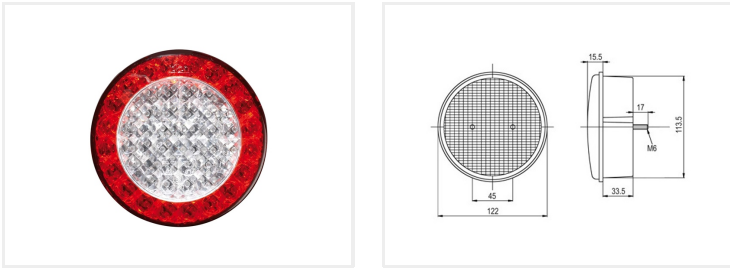

LED tail light 12V, Jokon BBS730

12V tail light with turn signals, brake lights and rear lights.

12V tail light with turn signals, brake lights and rear lights. A ring of red diodes for the rear and the brake lights, while the orange diodes in the middle - for the turn signals.