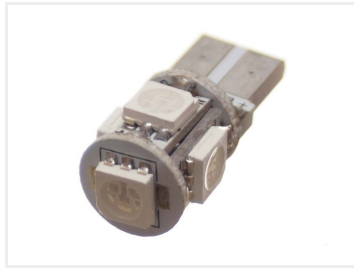

## Blue Toyota Kit 4 (4 x 316 + 2 x 118)

Fits E48 Instrumentation

Blue Toyota Kit 4 suit E48 instrumentation and consists of 4 pcs. 3 watts lampholders with powerful diffuse LEDs and 2 pcs. 1, 2watt with a very powerful blue diffused diode. Installation instructions are not yet finished, but the principle and the result is the same as in Kit 2.

Buy online at:

[www.matronics.eu/122403](http://www.matronics.eu/122403)

**Blue Toyota Kit 4 (4 x 316 + 2 x 118)**

SKU 122403

Product pictures