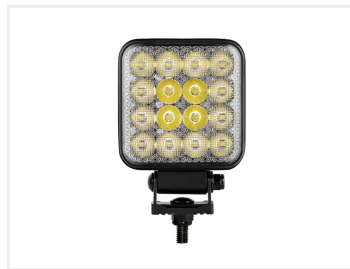

Prolumo Work COMBO 56W - LED worklamp, 10-80V

Get the best of both worlds - a combined work and spot light in one lamp.

A work light that combines the best of both worlds. With its flood lenses on the outer edge and spot lenses in the center, you get a combo light that provides a wide work light as well as forward-facing light that can shine up to 405 meters at 0.5 lux. The light color is 5700K.

Buy online at:

www.matronics.eu/24606283

Aluminum housing with strong powder coating and stainless steel brackets.

The lamp includes built-in thermal control, which dims the brightness if the components overheat. This gives the best combination of brightness and durability.

At its highest, it delivers 5495 effective lumens, reducing to 2728 effective lumens at its lowest.

Brackets, bolts, and nuts for fastening are included.

Prolumo Work COMBO 56W - LED worklamp, 10-80V

SKU 24606283

Effective Lumen: 2728-5495lm

Dimensions: 39,8 x 121,27 x 99,84mm

Product pictures