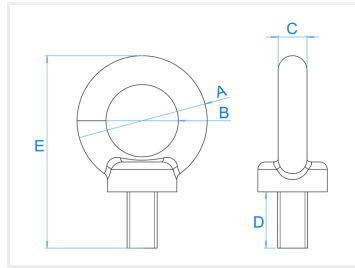

Lifting eye, M6

Steel eye with M6 thread for lifting and hanging items. Can be used with our system profiles.

Steel eye with M6 thread for lifting and hanging items. Can be used with our system profiles.

Note that this lifting ring is not officially approved, and you should be aware of the regulations regarding lifting. Always prioritize safety.

Buy online at:

www.matronics.eu/A006402

Lifting eye, M6

SKU A006402

Dimensions: mm

Product pictures