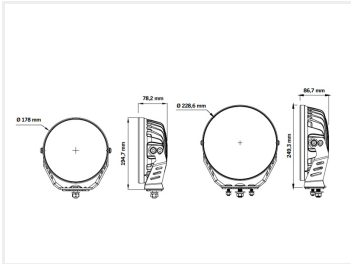

Strands Siberia Night Ranger

E-approved Strands Siberia Night Ranger LED lights in 7" and 9" with 9600 and 20400 lumen respectively and dual color position light.

Strands Siberia Night Ranger LED driving lights, available in 7" and 9", provide highly effective lighting with an elegant and rounded design. They are part of the highly popular Strands Siberia series, developed with a focus on powerful lighting combined with stylish design.

The elegant appearance is enhanced by dual-color positional lights running along the lens edge, adjustable to orange or white.

The 7" version of the Night Ranger delivers 9600 lumens and, with a wide combination beam, achieves a range of 369 meters at 1 lux.

The 9" version delivers 20400 lumens with a range of 398 meters at 1 lux.

This allows you to see reflections in road markers much farther than specified.

The combination light offers a strong, focused beam in the center and ample surrounding light, providing wide road illumination from edge to edge. Unlike many other round LED driving lights, the Night Ranger offers over 60m light spread on each side, compared to the typical 30m.

Designed for cars and other light vehicles, the Night Ranger is also suitable for larger vehicles seeking compact, discreet lighting. Its black housing is robust, durable, and completely waterproof (IP67).

The pre-mounted DT4 connector makes installation easy, ensuring quick and stable connection. Compatible with both 12V and 24V systems and protected against radio interference (ECE R10).

Siberia Night Ranger is E-approved for use on public roads.

Connection:

- Black: Minus / -
- Red: + High beam
- White: + White position-light
- Yellow: + Yellow position-light

Ref.: 809187, 809188

Buy online at:

www.matronics.eu/24607024