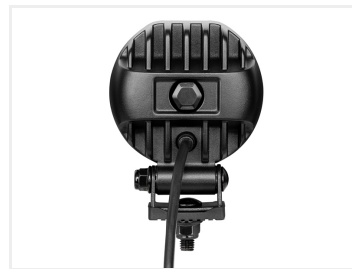

Prolumo Work BASIC 31,5W Round - LED worklamp, E-approved

Round E-Approved reversing light with 21 powerful Osram LEDs. Wide viewangle.

Round E-approved LED lamp with 21 powerful Osram LEDs. Aluminum housing with durable powder coating and stainless steel brackets. The light color is 5700K, and the 90-degree optics provide good and broad light distribution.

The E-approval covers use as reversing light (R148 + AR), but it is also suitable for many other purposes.

The lamp has a built-in thermal control that reduces light intensity in case of component overheating. This provides the best combination of brightness and durability. At its peak, it delivers 3619 effective lumens, and at its lowest, it is reduced to 2374 effective lumens.

Brackets, bolts, and nuts for mounting are included.

Buy online at:

www.matronics.eu/24606621

Prolumo Work BASIC 31,5W Round - LED worklamp, E-approved

SKU 24606621

LEDs: 21 x Osram (3030) LED

light scattering: 90°

Dimensions: 40,9 x 111,5 x 99,8mm

Product pictures