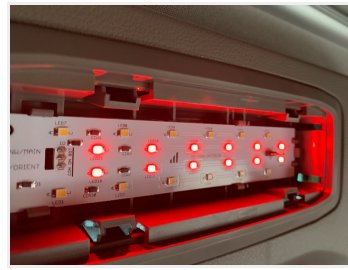

MAN interior lamp emitter 2020+

Powerful LED emitter for TGS and TGX 2020's ceiling lamps, up to 4x brighter. Easy installation without changes.

Powerful LED light source that replaces the original light source in the interior ceiling lamps of TGS and TGX +2020.

The original light source has neutral white and red light for night time, but with low brightness. Our light source illuminates 3-4 times more powerful red and about 2 times more powerful neutral white light.

Our light source comes standard with neutral white and red light but can be manufactured in other colors upon request. Both colors can be switched.

TGX S-Lion 2023

Notice that there are two variants of this lamp. Some lamps are deeper, and the emitter has a longer connector. As this is a special connector, we have made this with a longer wire, that is pulled out of the lamp, and then connected to the original connector. The pins on this is 12mm from the backside, while the normal is 7mm.

Mounting

Installation is simple: the light source has the same plug pins and requires no changes in power or lamp. Remove the lamp, click out the original unit, and insert ours. Replacing the emitter only takes 2 minutes.