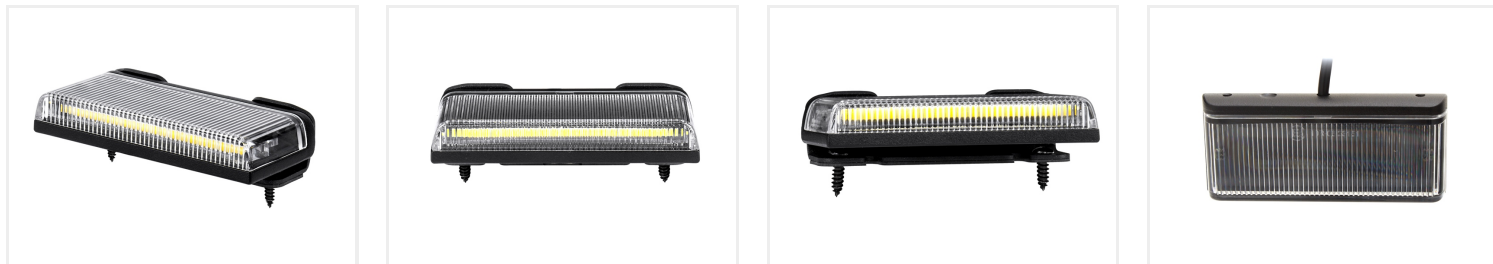

Prolumo Work SuperFlat Blitz - LED work-lamp, Flood 10-30V 1160 lm

Super flat LED lamp with integrated R65-approved warning light. It can be used, for example as a work lamp or as an extra reverse light.

A super flat LED lamp with R65-approved warning / strobe light, can be used for work-light or extra reversing light. With its very flat design, it can be placed in many places, where there is not a lot of space and where you almost will not be able to see it. Nevertheless, it has a very high light output with its 1160 raw lumen.

The lamp is divided almost half-half between work light and warning / strobe light. The warning / strobe light is R65-approved, and it can be used on public roads. It is also R10 (EMC) and R148-approved, which means it is approved specifically as a reversing light. The wires should be connected as follows:

- Red: + / Plus
- Black: - / Minus
- Yellow: + / Warning / strobe light

Produced in black-colored aluminum with a plastic front.

Light color: 6500K

Wire length: 50cm

Very simple mounting with the included bracket, tape, bolts, and screws.