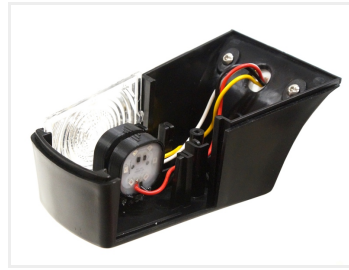

Top-lamp Scania 142 "look-a-like"

Old school Scania 142 / 2- series "look-a-like" top lamp. Available with different colored glass, and LED emitters.

Total old-school top-lamp in the best Scania 142 "look-a-like" style. Available with red and clear, red and orange, and clear and clear glass respectively. The lamps are sold individually.

The glasses can easily be switched from side to side, and you will not have to buy a right and left version. Untidy the 2 screws at the top of the lamp and you will get access to both glass and bulb.

There is a 10W BA15S bulb included, that is installed in the lamp, but it is very easy to mount our own LED emitters.

LED emitters

The Matronics LED emitter is fastened inside the lamp with a screw, and can be mounted on both sides. Typically you would mount a red to the rear, and a dual color xenon white / yellow forward. With a Dual Color US light controller, it is also easy to use this as an indicator. With a DC rear light controller, you can use it as positionlight, brakelight, and yellow indicator.

YOU WILL NEED 2 EMITTERS FOR 1 LAMP

The emitter is mounted by drilling 2 holes, and fastening the emitter with the included screw. The wires are 1 meter long, and easily reach outside the lamp.

Connecting LED emitters