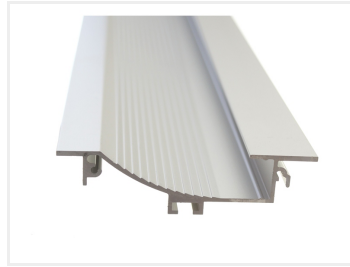

Aluprofile for LED strips - Wallight 3 - 2 x 1 meter - restsalg 243

A nice anodized aluminum profil that is intended for mounting on a wall. A LED stripe will light down in the profile and will give an indirect light.

A nice anodized aluminum profil that is intended for mounting on a wall. A LED stripe will light down in the profile and will give an indirect light.

Buy online at:

www.matronics.eu/970000

We only have one set of this, that consists of:

- 2 x 1 meter profiles
- 2 set ends
- 4 long spring fasteners
- 2 short spring fasteners

The profile can be mounted low for lighting up the floor or high for lighting up the ceiling. For the best result, it should not be possible to see the LED stripe.

It can be glued on or it can be mounted with matching accessories.

Endcaps

Encaps milled in aluminum that fit the Walllight 3.0 profiles. They are simply screwed on to the end and give a nice finish.

Aluprofile for LED strips - Wallight 3 - 2 x 1 meter - restsalg 243