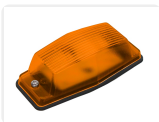

Matronics Double-burner LED lamp, 24V

Dual color LED Double-Burner lamp with waterproof LED emitter. 100% compatible with original lamp. Multiple options.

Our own Matronics LED Double-Burner lamp with LED emitter, which is fully potted and waterproof. Available with Dual Color light in various combinations.

SKU 24605272-AMCWAM

Smoked glass, Dual Color Yellow / Xenon white

SKU 24605273-AMCW
Dimensions: 40 x 60 x 130mm

Smoked glass, Dual Color Yellow / Red

SKU 24605273-AMRD
Dimensions: 40 x 60 x 130mm

Smoked glass, Dual Color Xenon white / Red

SKU 24605273-CWRD
Dimensions: 40 x 60 x 130mm

Smoked glass, Dual Color Yellow / Warm white

SKU 24605273-AMWW
Dimensions: 40 x 60 x 130mm

Smoked glass, 2 x Dual Color Yellow / Xenon White + Strobe

SKU 24605273-AMCWAM