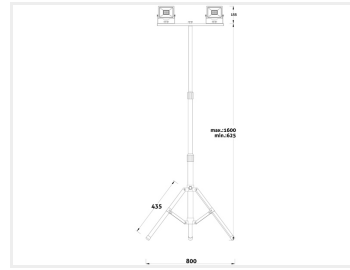

Avide LED Floodlight 2x30W on tripod

2x30W LED floodlights from Avide on a foldable tripod. They are each equivalent to 260W halogen lamps.

2x30W LED floodlights from Avide on a foldable tripod. The height can be adjusted by using the 2 grips that are placed on the rod. Min. height is 625mm and max. is 1600mm. The legs can be folded for easy transport.

The light from the powerful LEDs has a neutral white light, 4000K and the large reflector has a 120 degree light-scattering. They are each equivalent to 327W halogen lamps.

The floodlights are connected with a Y-cable / connector cable with 230V plug.

Buy online at:

www.matronics.eu/608666

Avide LED Floodlight 2x30W on tripod

SKU 608666

Dimensions: 160 x 800mm

Product pictures