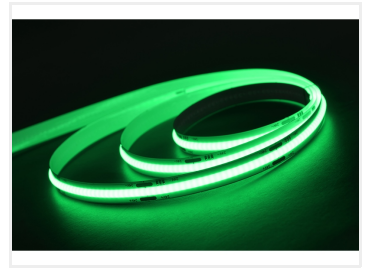

## COB LED stripes, RGB, 50cm - 12V

RGB COB LED strip gives you a very even light output and you can make a ton of colors with the basic colours red, green, and blue.

Super powerful COB RGB LED light strips. COB light strips are known for providing a very even light that is comparable with neon tubes. The strip is produced with 840 chips/leds per meter, which means that you have to be very close to the light before you can sense the "dots" in the LED tape.

With the RGB strip you can make a ton of colors with the basic colors red, green, and blue. In fact, you can make all colors of the rainbow. LED stripes must be connected to an RGB Controller to take advantage of all features.

The LED COB light strip can be shortened or extended further to suit your project. The strip is built up in small modules of 5 cm with clear marks where the strip can be cut, as well as soldering spots where you can solder a wire on or extend. On the back there is a strong 3M tape which means that the light strip stays in place without screws.