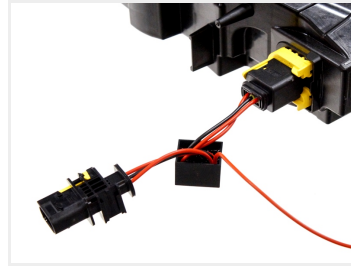

Volvo FH 2021+ Adapter cable for position light in fog lights

Adapter that is put in between the original connector and foglight. Turns on the foglight on low beam, when it is usually turned off.

Position light adapter that is put in between the original connector and the foglight on Volvo FH +2021. It makes it possible to turn on the foglight on low beam, when it is usually turned off, and in this way functions as addition position lights.

The fog light has two chambers, and both are lit up with low brightness white light (fog light and curve light). Both functions will work as usual, with the same standard brightness when activated.

Connection

The adapter is easily put in the harness, and the 5m red wire just needs to be connected to positionlight, optionally you can use a switch for manual activation.

Buy online at:

www.matronics.eu/249131

Volvo FH 2021+ Adapter cable for position light in fog lights