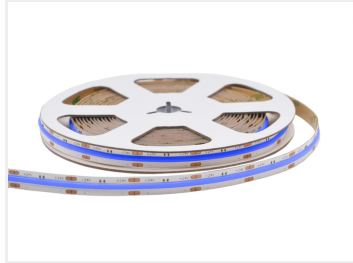

## Matronics Interior Lightbar (Anodiseret) (Anodized), 300cm - 24V 45,0W - Blue - Clearance 226

Completely assembled Matronics Interior Lightbar (Anodiseret) (Anodized) 300cm length, with 24V Blue LED strip.

Completely assembled Matronics Interior Lightbar (Anodiseret) (Anodized) 300cm length, with 24V Blue LED strip.

Buy online at:

[www.matronics.eu/970000](http://www.matronics.eu/970000)

You can find more description about this product on the product page.

Note that this product is a clearance sale. We only have 1 profile(s) in stock. We might be able to make more, but the price will be higher. Contact us if you have questions.

Data:

Length: 300cm

Watt: 45,0 Watt

Color: Blue

Beam: 120 grader

Light output: 900 lumen

Voltage: 24V

**Matronics Interior Lightbar (Anodiseret) (Anodized), 300cm - 24V 45,0W - Blue - Clearance 226**

SKU 970000

Product pictures