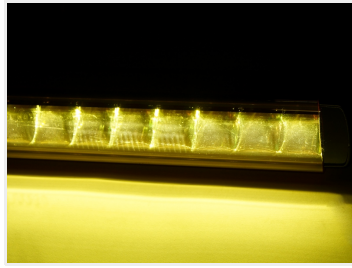

## Front cover for Black-series LED light bars

Yellow plastic-shields that fit our Black-series LED light bars. That gives the effect of a much more "warm" light.

Plastic-shields that fit our Black-series SLIM and COMBO LED light bars. The yellow shields convert the white / cold light into a nice yellow / warm light that is known from yellow halogen bulbs.

Buy online at:

[www.matronics.eu/24606315](http://www.matronics.eu/24606315)

**Yellow, Slim 18cm (30W)**

SKU 24606315

**Yellow, Slim 25cm (45W)**

SKU 24606316

**Yellow, Slim 52cm (105W)**

SKU 24606317

**Yellow, Combo 56cm (120W)**

SKU 24606312

Product pictures