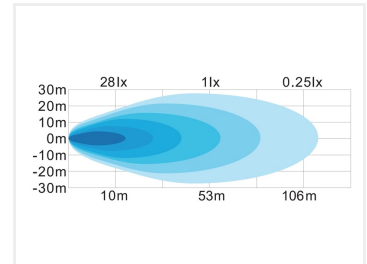

10W LED worklamp, 10-30V

Compact 10W LED working lamp that, due to its low height, fits very well into fx your doorstep, or other places where you do not have a lot of space.

With its oval design and low height, this 10W LED worklamp is an obvious choice to sit on doorsteps on trucks or other places, where space is lacking. The worklamp has 2 powerful 5W CREE LED's, that provide up to 700 raw lumen.

The alu-housing is made out of diecast aluminum and has a powerful powder-coating and stainless steel bracket. The light color is 6000K and the lens of 90 degrees gives a good diffusion of light, suitable for work and back-up light.

Voltage: 10-30V

Colortemperature: 6000K

Work temperature: -20°C to +50°C

Consumtion (12V): 0,83A

Consumtion (24V): 0,42A

Dimensions: 45,7 x 61,3 x 1 x 92,4mm

Product pictures