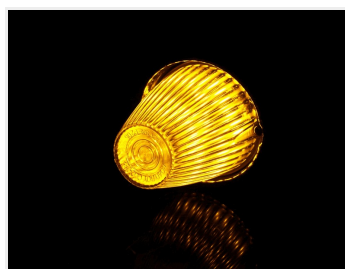

## LED Torpedo lamp 24V

Torpedo lamps with the right retro style with its chrome housing. LED technology with white or yellow light.

On every truck with retro styling, this is a must-have! The Torpedo-lamps available with white or yellow/orange light, with clear and yellow/orange glass respectively. The lamps is the type Roadboy CLC-7321.

They are simply connected to 24V. Included are foam bases for mounting, that secures that you don't scratch, or any other way damage, the mounting surface. Also, you have a solid and waterproof base. Cable length is 20cm.

### Dual color kits

Kits that consists of 2 x Dual color emitters and 2 x Torpedo lamps. Available with and without strobe light. You can read more about the emitter below:

#### Yellow glass and light

SKU 24607501

Dimensions: 89 x 387,4 x 89mm