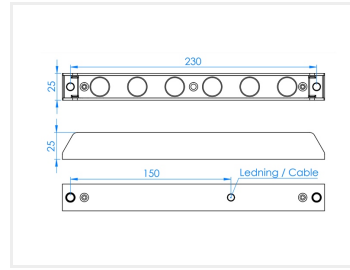

## Matronics Sublight 6 Underwater Light

The Sublight 6 lamp has double the number of LEDs, but almost 4 x more light output. Housing in anodized alu and plastic.

Updated and larger model of our Sublight 3 lamps, with almost 4 times more light than the original. The 6 powerful 5W LEDs create a fantastic bright light, and the large 15 degree lenses create a focused beam, with a long visible range.

The housing is made of strongly anodized aluminium and plastic, and with all the electronics encapsulated in resin, you do not have to worry about it being mounted under water.

The lamps have a built-in powersupply, that can be connected to 12V-30V. dc

### Specifications

Dimensions	230 x 25 x 25 mm
Voltage	12-30Vdc
Wire	2 meters mounted on the back side
Mounting Holes	Ø6mm, distance 230mm
LEDs	6x High Power - 5W
Consumption	30W
Optics	Focused beam, 15 degrees
IP	68