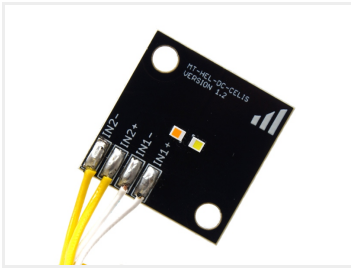

Hella LED Celisrings - Dual Color Kit

Complete kit that replaces the original Hella Celis LED emitters, with dual color models, and a controller for color-switching.

Complete kit that replaces the original Hella Celis LED emitters, with dual color models, and a controller for color-switching. The brightness matches the original.

Standard we only have cold white and yellow, but we can make any color combination you like.

- The kit is very simple to mount
- Remove the original emitters
- Optionally remove the original driver
- Mount the dual color emitters and the driver

This kits works for both 12V and 24V.

Buy online at:

www.matronics.eu/240760-AMCW2

Specifications

Voltage 10V-30V

Current (LED) 350mA

2 x Yellow/White
SKU 240760-AMCW2

1 x Yellow/White
SKU 240760-AMCW1