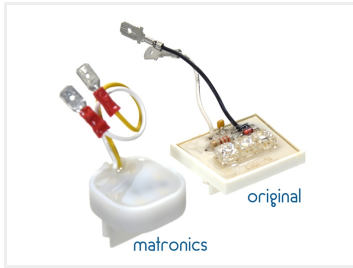

Matronics emitter for Volvo Look-a-like roof light

LED emitter that replaces the emitter in Volvo Look-a-like roof lights. Available as Dual and Single color in multiple light colors

LED emitter that replaces the emitter in Volvo Look-a-like roof lights. It has 6 bright LEDs versus 3 in the original. The emitter is available with multiple light colors and dual color models.

The dual color of course requires a lamp with transparent glass to work.

Take care to pick the right voltage.

Connecting

Single color

The single color model is connected as any typical lamp, red wire to plus, black to minus.

Dual color

The dual color model changes color when you swap plus and minus. This can be done with a two-pole switch, or by using our polarity-flipper controller.

We also have a Dual Color US light controller, if you want to use the lamps as both position lights and indicators.