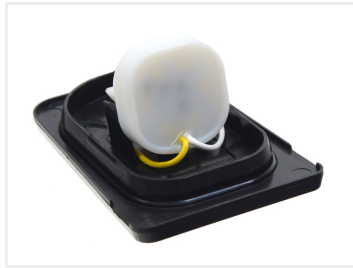

Matronics emitter for Volvo Look-a-like roof light

LED emitter that replaces the emitter in Volvo Look-a-like roof lights. Available as Dual and Single color in multiple light colors

LED emitter that replaces the emitter in Volvo Look-a-like roof lights. It has 6 bright LEDs versus 3 in the original. The emitter is available with multiple light colors and dual color models.

The dual color of course requires a lamp with transparent glass to work.

Take care to pick the right voltage.

Connecting

Single color

The single color model is connected as any typical lamp, red wire to plus, black to minus.

Dual color

The dual color model changes color when you swap plus and minus. This can be done with a two-pole switch, or by using our polarity-flipper controller.

We also have a Dual Color US light controller, if you want to use the lamps as both position lights and indicators.

Voltage	24V-30V DC
Consumption	0,75W
Current	30mA
LEDs	6 x Medium power
Wire	10cm
Potting	Frosted LED PU

12V Dual Color, Yellow / Xenon hvid
SKU 127730-AMCW

12V Dual Color, Yellow / Warm white
SKU 127730-AMWW