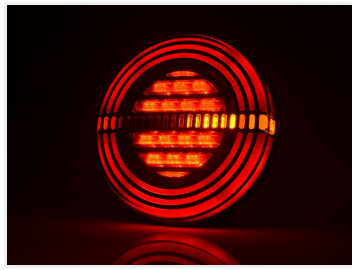

## LED taillamp with dynamic indicator, round, 12 - 24V

WAS "Hamburger" LED taillamp with rear-light and brake-light, and also dynamic indicator-light. For both 12V and 24V.

WAS' innovative and new thinking "Hamburger" taillamp is a taillamp, that sets new standards for design and shaping. The taillamp has a normal taillight that lights up in the 3 outer rings with neon-effect. The brake light is placed in the middle of the lamp and the lamp also comes with dynamic indicator light.

The built-in voltage regulator allows you to connect it to both 12V and 24V, which gives you a lot of possibilities. The lamp is ECE approved for legal road use and is completely waterproof (IP67).

### Assembly:

The lamp is easily mounted using the two built-in bolts on the back of the lamp and supplied nuts and washers.

Ref. W191DD

Buy online at:

[www.matronics.eu/24608137](http://www.matronics.eu/24608137)

**LED taillamp with dynamic indicator, round,**

**12 - 24V**

SKU 24608137

Dimensions: 38 x Ø142mm

Product pictures